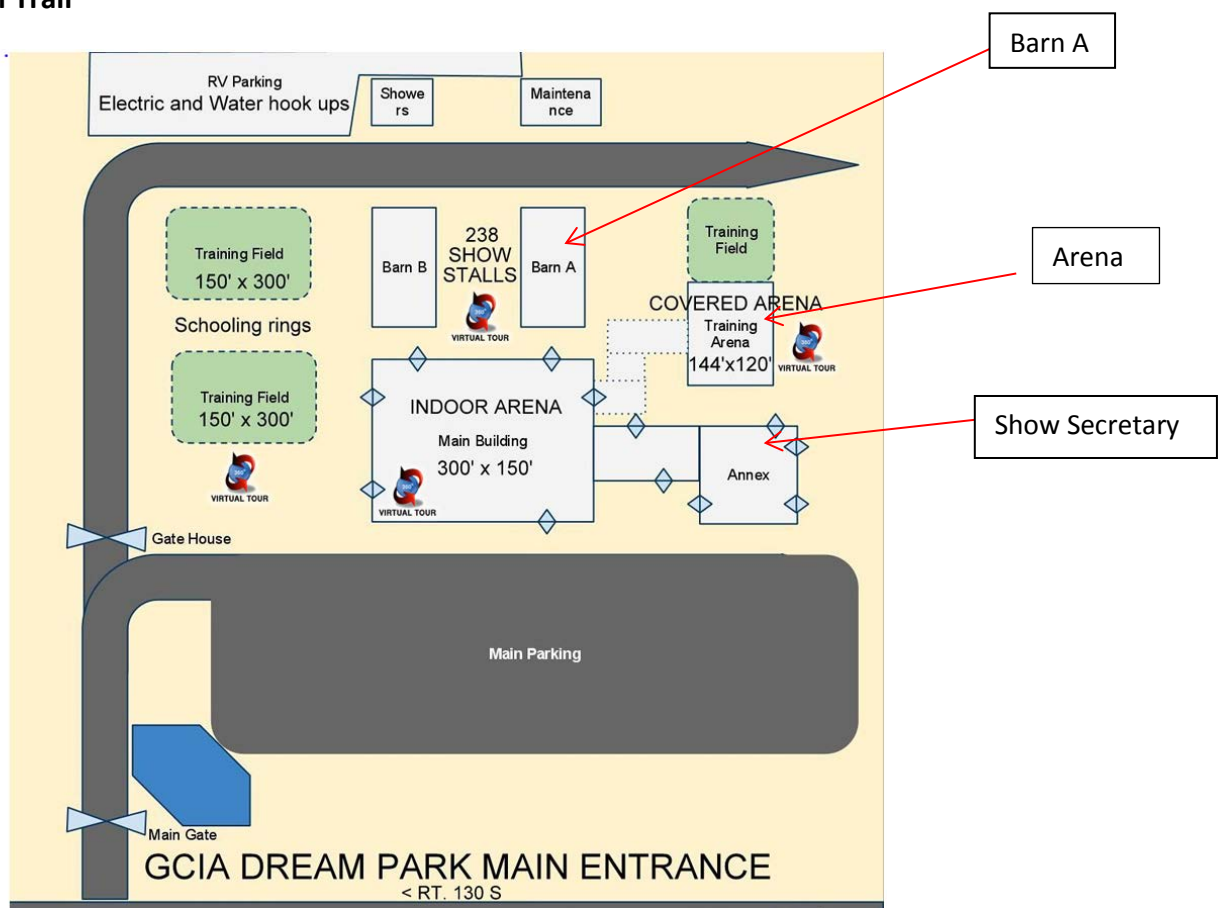

*Open to All Classes \$5 per class per day, 1 judge

New Jersey Palomino Exhibitors Association Open All Breed Shows

June 10 and June 11, 2017, \$5 per class

An open show will be run each day

Classes:

- 12. Open to all Halter
- 44. Open to all Showmanship
- 58. Open to all W/T English Pleasure
- 63. Open to all WTC English Pleasure
- 79. Open to all Hunt Seat Equitation
- 92. Open to all W/T Western Pleasure
- 95. Open to all Western Pleasure
- 105. Open to all Horsemanship
- 110. Open to all W/T Trail
- 113. Open to all Trail